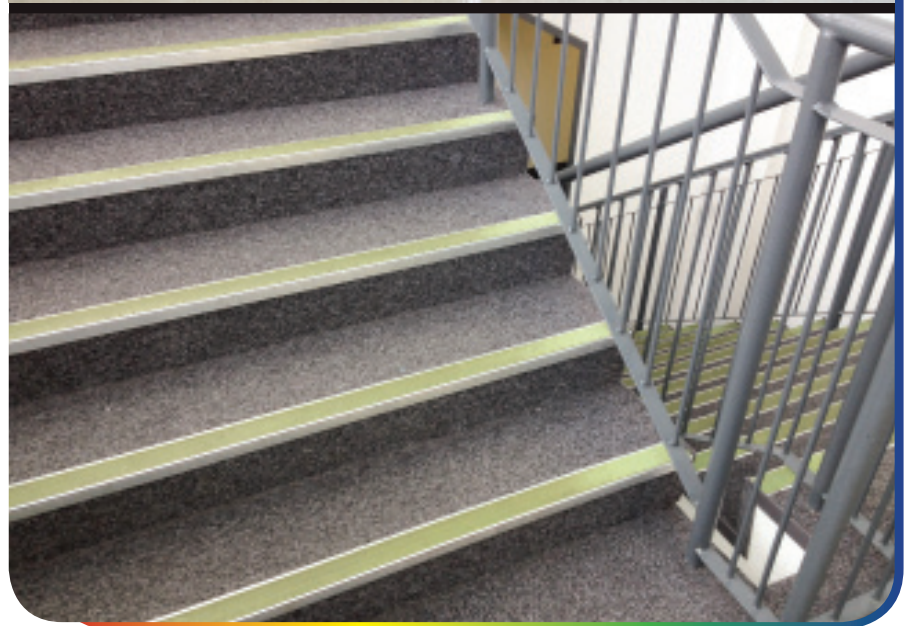

Case Study - Leisure

Pure Gyms - Nationwide

Project Specifications

Product Specified: NHD05

Colour Specified: Lime Green

Sector: Leisure

Project Description

During the renovation and opening of new Pure Gym locations across the country Genesis' flexibility in producing bespoke insert colours and profiles was paramount to achieving this specification.

The images here show NHD05 in Pure Gym's Sunderland Location but so far Genesis have provided this Lime Green insert to over a dozen locations across the country.

P.V.C. Trim • Stair Nosings • Expansion Joints • Transitions • Seals • Edge Protection • Metal Trim • Skirting • Tools

Tel: +44 (0)1642 713000

Email: info@genesis-gs.com

www.genesis-gs.com

UK Head Office & Factory
Stokesley Business Park Stokesley
North Yorkshire TS9 5JZ UK

Genesis
For the Perfect Finish