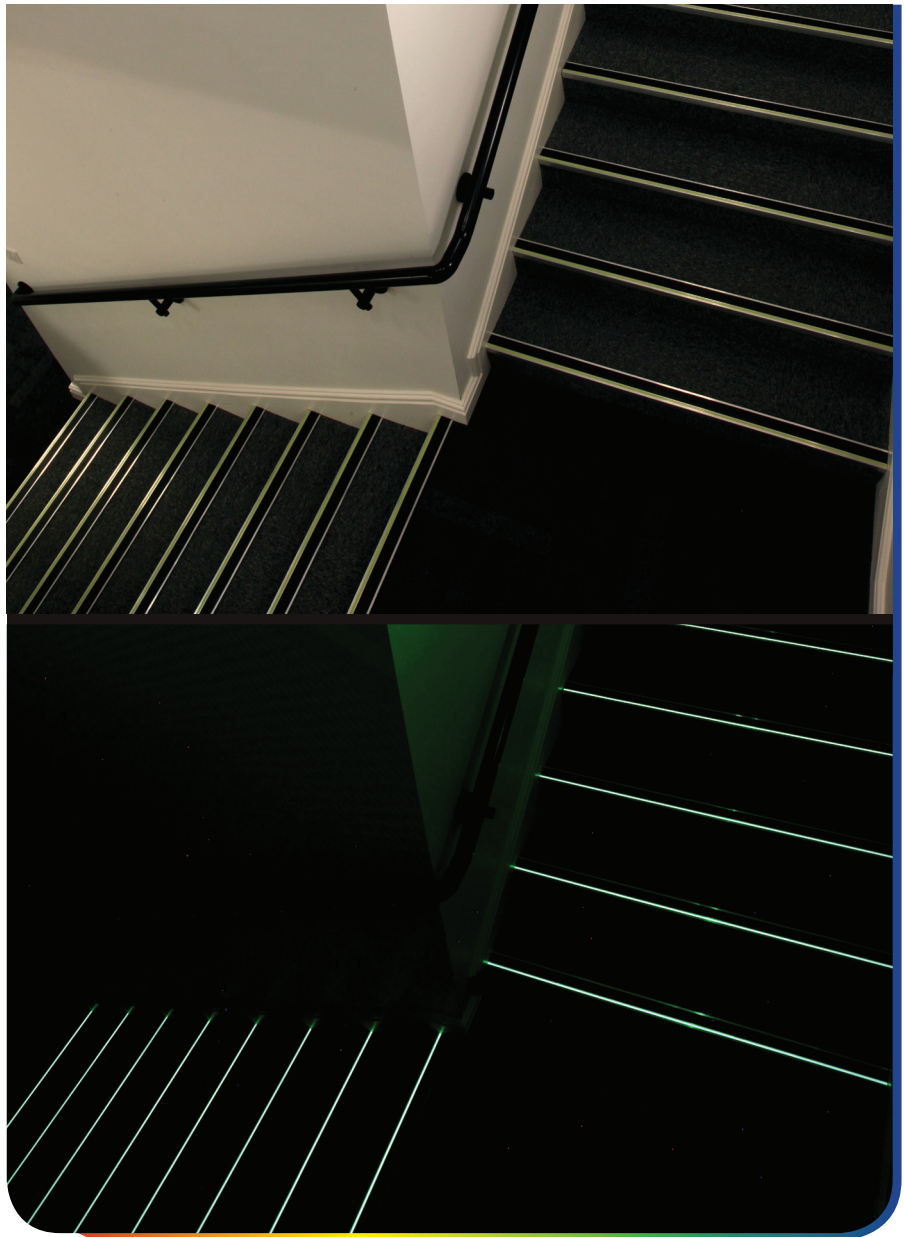

Case Study - Education

Heptonstall School - Hebden Bridge

Project Specifications

Product Specified: AHD06

Colour Specified: Black Insert with Aluminator™

Sector: Education

Project Description

The all new Aluminator™ from Genesis is an innovative Heavy Duty stair nosing that uses a sleek, stylish and safe Photo luminescent strip in conjunction with any of the standard insert colours.

The safety aspect of Aluminator™ is what first attracted the Architects at Calderdale City Council to Genesis when they were designing the new Extension to their school in Hebden Bridge; The extension has not only provided the school with a new assembly hall and foundation classroom but will provide the local community with a contemporary space.

With just 30 minutes of natural or artificial light Aluminator™ can produce as much as 8 hours of photo luminescence highlighting the edge of the step in emergency situations or dimly light areas in the early evenings.

Heptonstall School is the first of a number of installations to utilise the impressive and exclusive Aluminator™.

Call for your sample of Aluminator™.

P.V.C. Trim • Stair Nosings • Expansion Joints • Transitions • Seals • Edge Protection • Metal Trim • Skirting • Tools

Tel: +44 (0)1642 713000

Email: info@genesis-gs.com

www.genesis-gs.com

UK Head Office & Factory
Stokesley Business Park Stokesley
North Yorkshire TS9 5JZ UK

Genesis
For the Perfect Finish